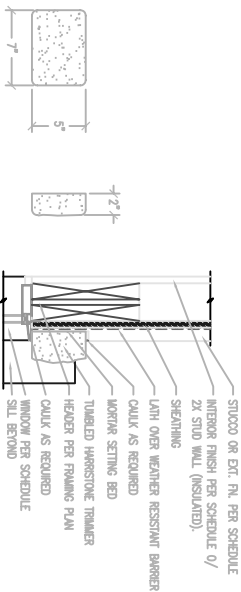

8"X6" SMOOTH TRIMMERS
SCALE: 1" = 1'-0"

9"X5" CHISELED TRIMMERS
SCALE: 1" = 1'-0"

5"X7" TUMBLED TRIMMERS
SCALE: 1" = 1'-0"

HARRISTONE™

HARRISTONE TRIMMERS

UNLESS OTHERWISE SPECIFIED:
DIMENSIONS ARE IN INCHES

TITLE:

SIZE:

DO NOT SCALE DRAWING

REV

2

SCALE: 1:1 WEIGHT: N/A SHEET 1 OF 1

DUE TO THE NATURE OF THE PRODUCT, SIZES MAY SLIGHTLY VARY FROM DRAWINGS. IF THERE IS EVER A CONCERN, PLEASE REQUEST A SAMPLE FOR FITMENT.