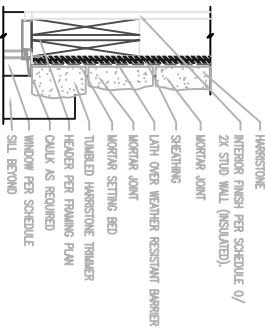

8"X6" SMOOTH TRIMMERS
SCALE: 1" = 1'-0"

9"X5" CHISELED TRIMMERS
SCALE: 1" = 1'-0"

5"X7" TUMBLED TRIMMERS
SCALE: 1" = 1'-0"

HARRISTONE™

HARRISTONE TRIMMERS

UNLESS OTHERWISE SPECIFIED:
DIMENSIONS ARE IN INCHES

TITLE:

SIZE:

DO NOT SCALE DRAWING

REV

2

SCALE: 1:1 WEIGHT: N/A SHEET 1 OF 1

DUE TO THE NATURE OF THE PRODUCT, SIZES MAY SLIGHTLY VARY FROM DRAWINGS. IF THERE IS EVER A CONCERN, PLEASE REQUEST A SAMPLE FOR FITMENT.