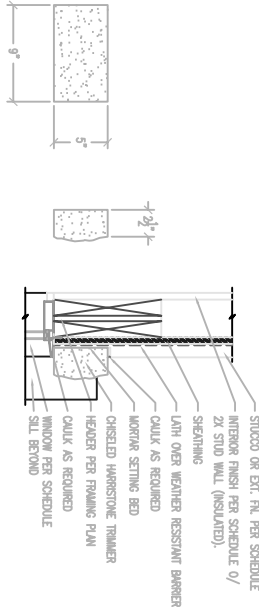

8"X6" SMOOTH TRIMMERS
SCALE: 1" = 1'-0"

9"X5" CHISELED TRIMMERS
SCALE: 1" = 1'-0"

5"X7" TUMBLED TRIMMERS
SCALE: 1" = 1'-0"

HARRISTONE™

HARRISTONE TRIMMERS

UNLESS OTHERWISE SPECIFIED:
DIMENSIONS ARE IN INCHES

TITLE:

SIZE:

DO NOT SCALE DRAWING

REV

2

SCALE: 1:1 WEIGHT: N/A SHEET 1 OF 1

DUE TO THE NATURE OF THE PRODUCT, SIZES MAY SLIGHTLY VARY FROM DRAWINGS. IF THERE IS EVER A CONCERN, PLEASE REQUEST A SAMPLE FOR FITMENT.