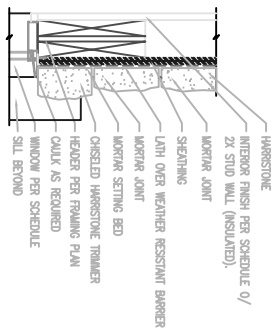

8"X6" SMOOTH TRIMMERS
SCALE: 1" = 1'-0"

9"X5" CHISELED TRIMMERS
SCALE: 1" = 1'-0"

5"X7" TUMBLED TRIMMERS
SCALE: 1" = 1'-0"

HARRISTONE™

HARRISTONE TRIMMERS

UNLESS OTHERWISE SPECIFIED:
DIMENSIONS ARE IN INCHES

TITLE:

SIZE:

DO NOT SCALE DRAWING

REV

2

SCALE: 1:1 WEIGHT: N/A SHEET 1 OF 1

DUE TO THE NATURE OF THE PRODUCT, SIZES MAY SLIGHTLY VARY FROM DRAWINGS. IF THERE IS EVER A CONCERN, PLEASE REQUEST A SAMPLE FOR FITMENT.