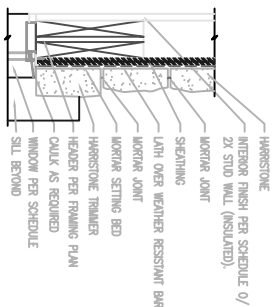

8"X6" SMOOTH TRIMMERS
SCALE: 1" = 1'-0"

9"X5" CHISELED TRIMMERS
SCALE: 1" = 1'-0"

5"X7" TUMBLED TRIMMERS
SCALE: 1" = 1'-0"

HARRISTONE™

HARRISTONE TRIMMERS

UNLESS OTHERWISE SPECIFIED:
DIMENSIONS ARE IN INCHES

TITLE:

SIZE:

DO NOT SCALE DRAWING

REV

2

SCALE: 1:1 WEIGHT: N/A SHEET 1 OF 1

DUE TO THE NATURE OF THE PRODUCT, SIZES MAY SLIGHTLY VARY FROM DRAWINGS. IF THERE IS EVER A CONCERN, PLEASE REQUEST A SAMPLE FOR FITMENT.